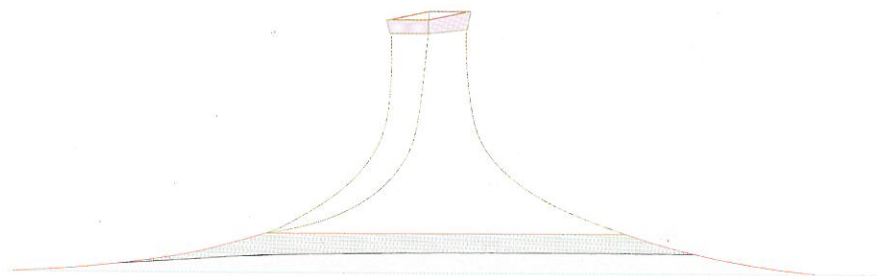

north-east elevation