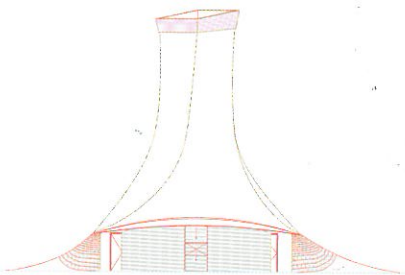

The Habitable Wall
Down to Earth
Cities of the Dead

389

9 772092 519005

05

ISSN 2092-5190

Zorgvlied Crematorium

GROUP A

Zorgvlied Crematorium is situated in the historical Zorgvlied Cemetery in Amsterdam and opened spring 2017. The word Crematorium is composed of the words 'Cremate' and 'Orion (constellation)', and represents a new approach to cremation

allowing mourners to accompany the remains of their beloved ones as far as possible towards the cremation furnace. GROUP A has designed the innovative structure in such a way it facilitates this new approach.

south-east elevation

north-east elevation

north-west elevation

south-west elevation

0 2 5m

HEERE, BEHOUD MI
MATH. 19

MARIE H.
12-9-1918