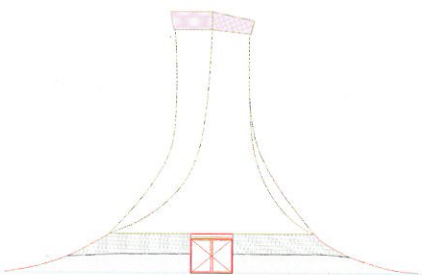

north-west elevation